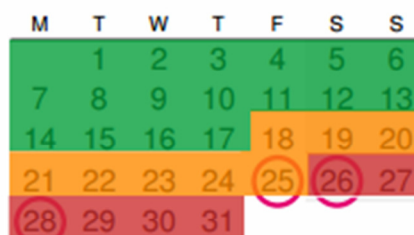

Off Peak May, June, July & August. (Excl. Grape Escape, Queen's Birthday LW, July School Holidays)

*Rates are subject to change without notice. Annual reviews are done and implemented the first of July each year. Please note minimum stay might apply for certain periods. **Dogs are NOT permitted.** *LW stands for Long Weekend*

Top Tourist Memberships are available for purchase at our park. (2 years \$30.00)

JULY 2015 - JUNE 2016

RATES

HALLS GAP LAKESIDE
TOURIST PARK

July 2015

○:2 ○:9 ●:16 ○:24 ○:31

August 2015

○:7 ●:15 ○:23 ○:30

September 2015

○:5 ●:13 ○:21 ○:28

October 2015

○:5 ●:13 ○:21 ○:27

November 2015

○:3 ●:12 ○:19 ○:26

December 2015

○:3 ●:11 ○:19 ○:25

January 2016

○:2 ●:10 ○:17 ○:24

February 2016

○:1 ●:9 ○:15 ○:23

March 2016

○:2 ●:9 ○:16 ○:23

April 2016

○:1 ●:7 ○:14 ○:22 ○:30